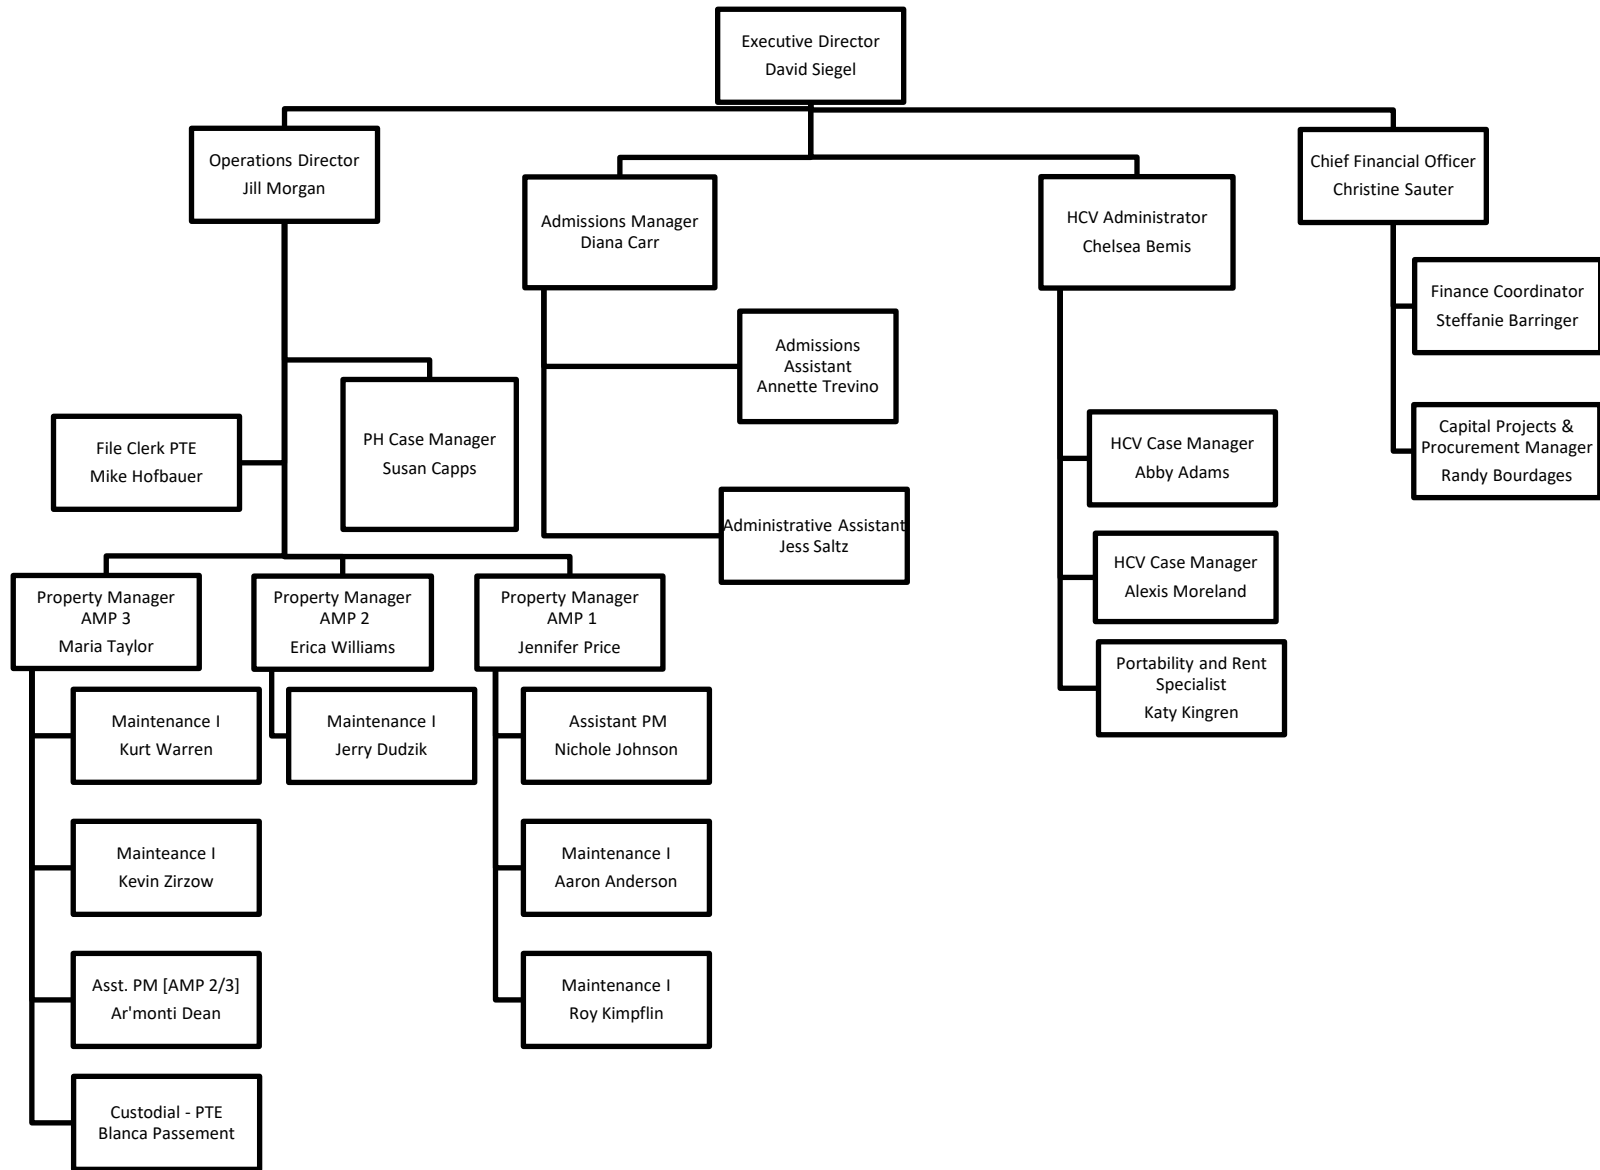

HACD Organizational Chart

AMP 1- Taylor Street

AMP 2- Dresser, Gurler, Briarwood, Lewis, Garden, Sunset House

AMP 3-Civic, Mason, Shabbona, Hinckley